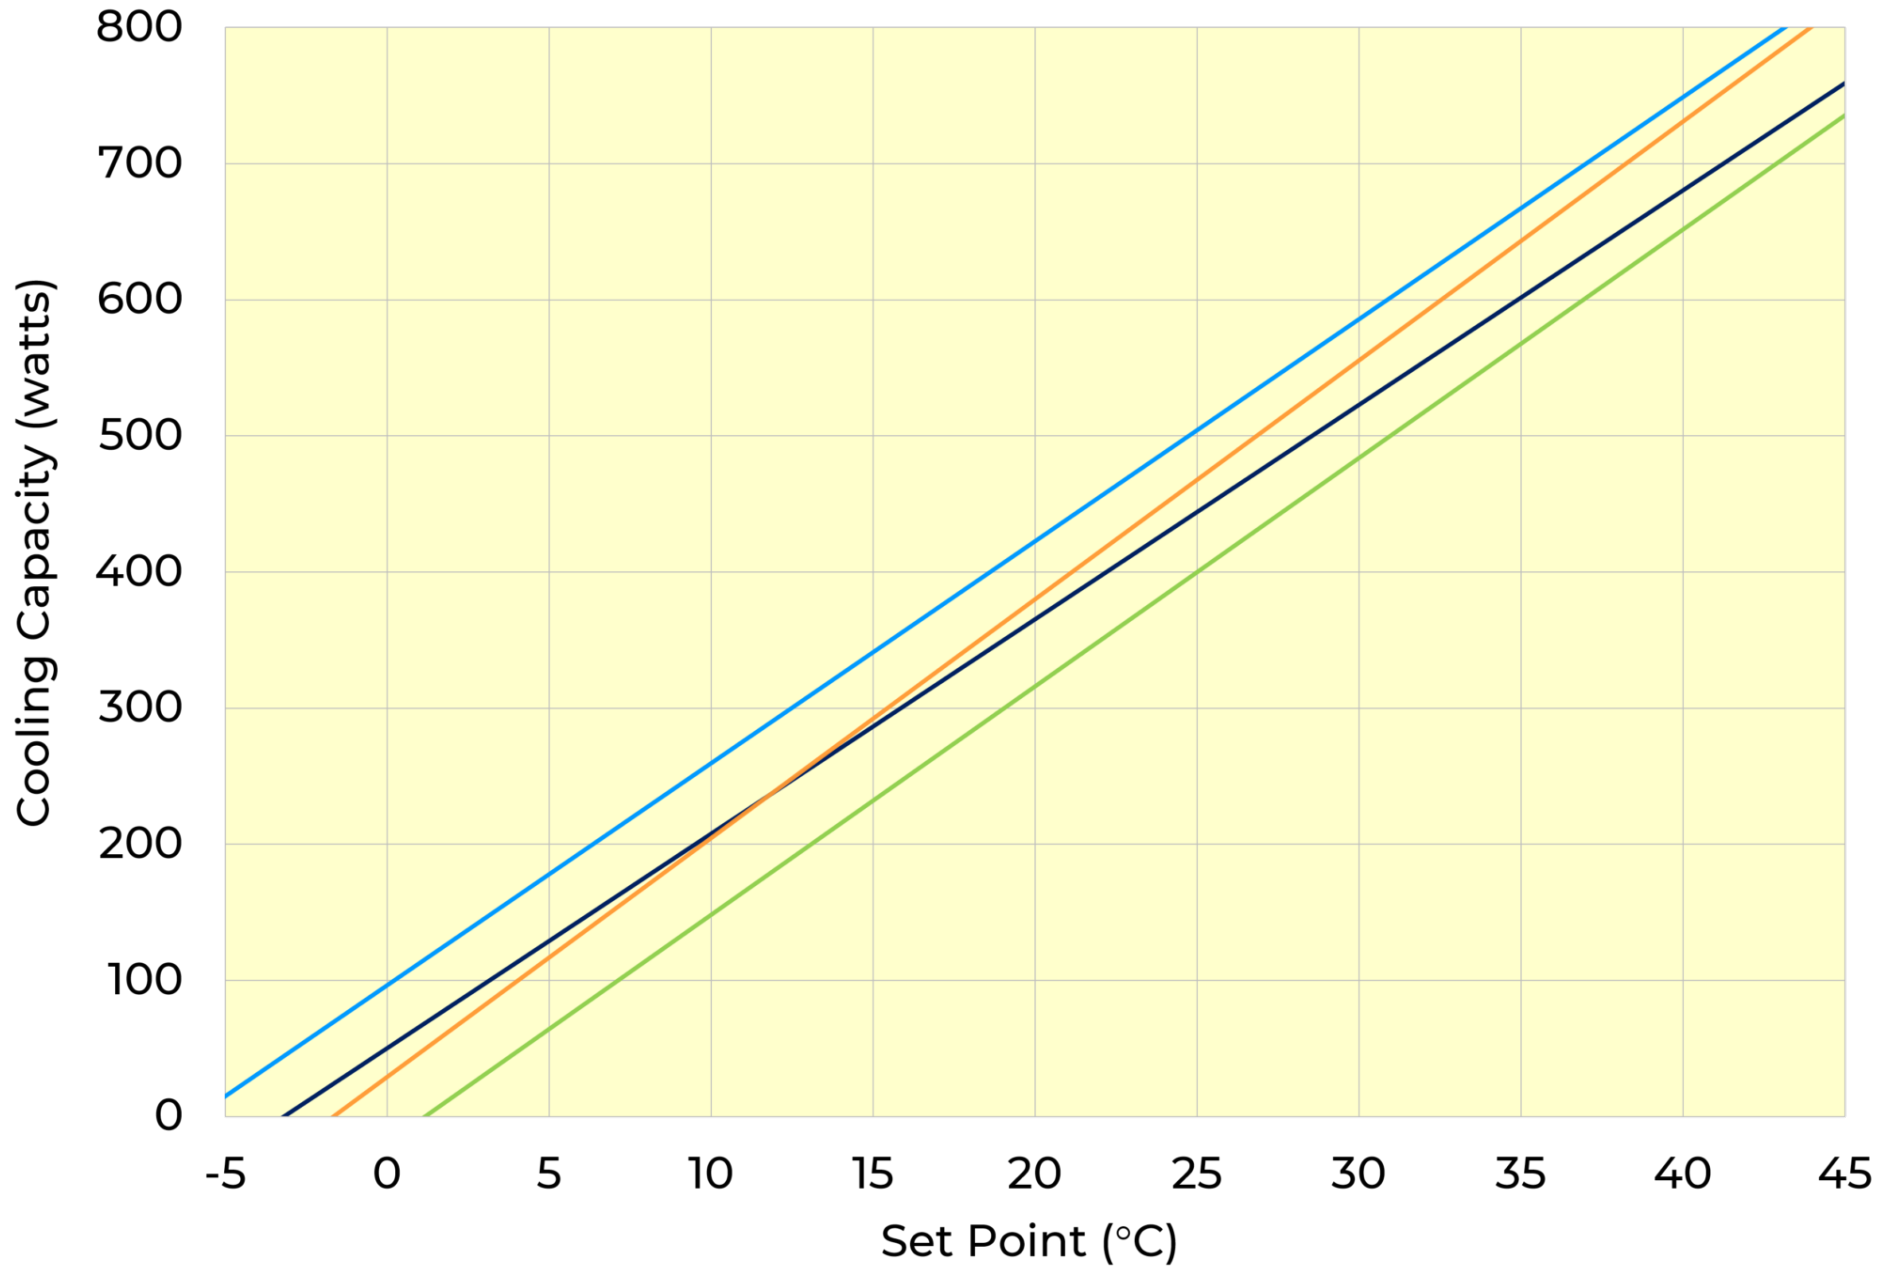

ThermoRack 401 Cooling Capacity with 20°C Ambient

CU Cold Plate - 1 fan

AL Cold Plate - 1 fan

CU Cold Plate - 2 fans

AL Cold Plate - 2 fans